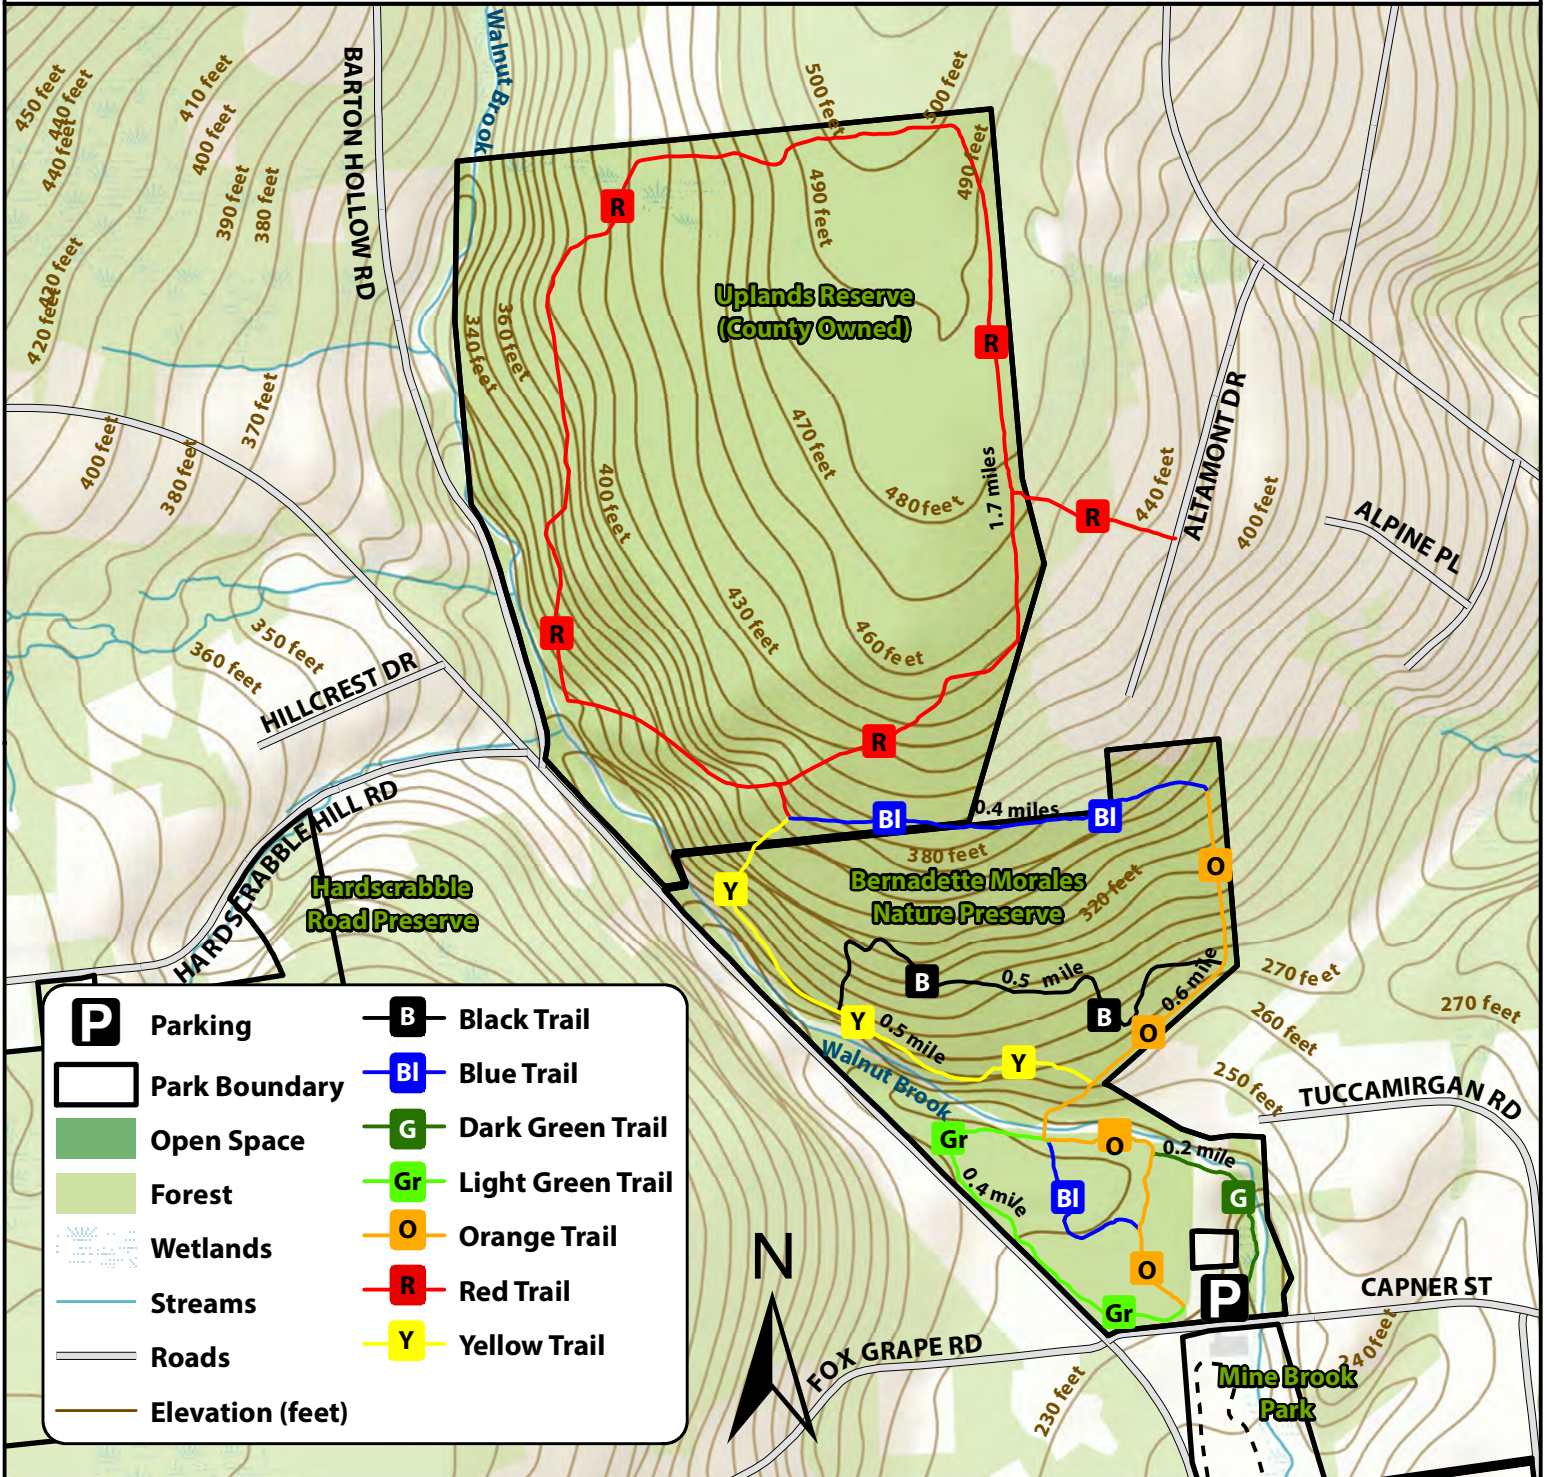

# Bernadette Morales Nature Preserve

52 Acres  
No Hunting

**P** 40.511851, -74.874463

(c) Raritan Township Open Space, September 2023. Trail data obtained by Raritan Valley Community College - Center for Environmental Studies (RVCC-CES). Map created by RVCC-CES. Updated September 2023. Other map data acquired from New Jersey Department of Environmental Protection (NJDEP) and New Jersey Department of Transportation (NJDOT). This map was developed using NJDEP geographic information system (GIS) digital data, but this secondary product has not been verified by NJDEP and is not state-authorized.