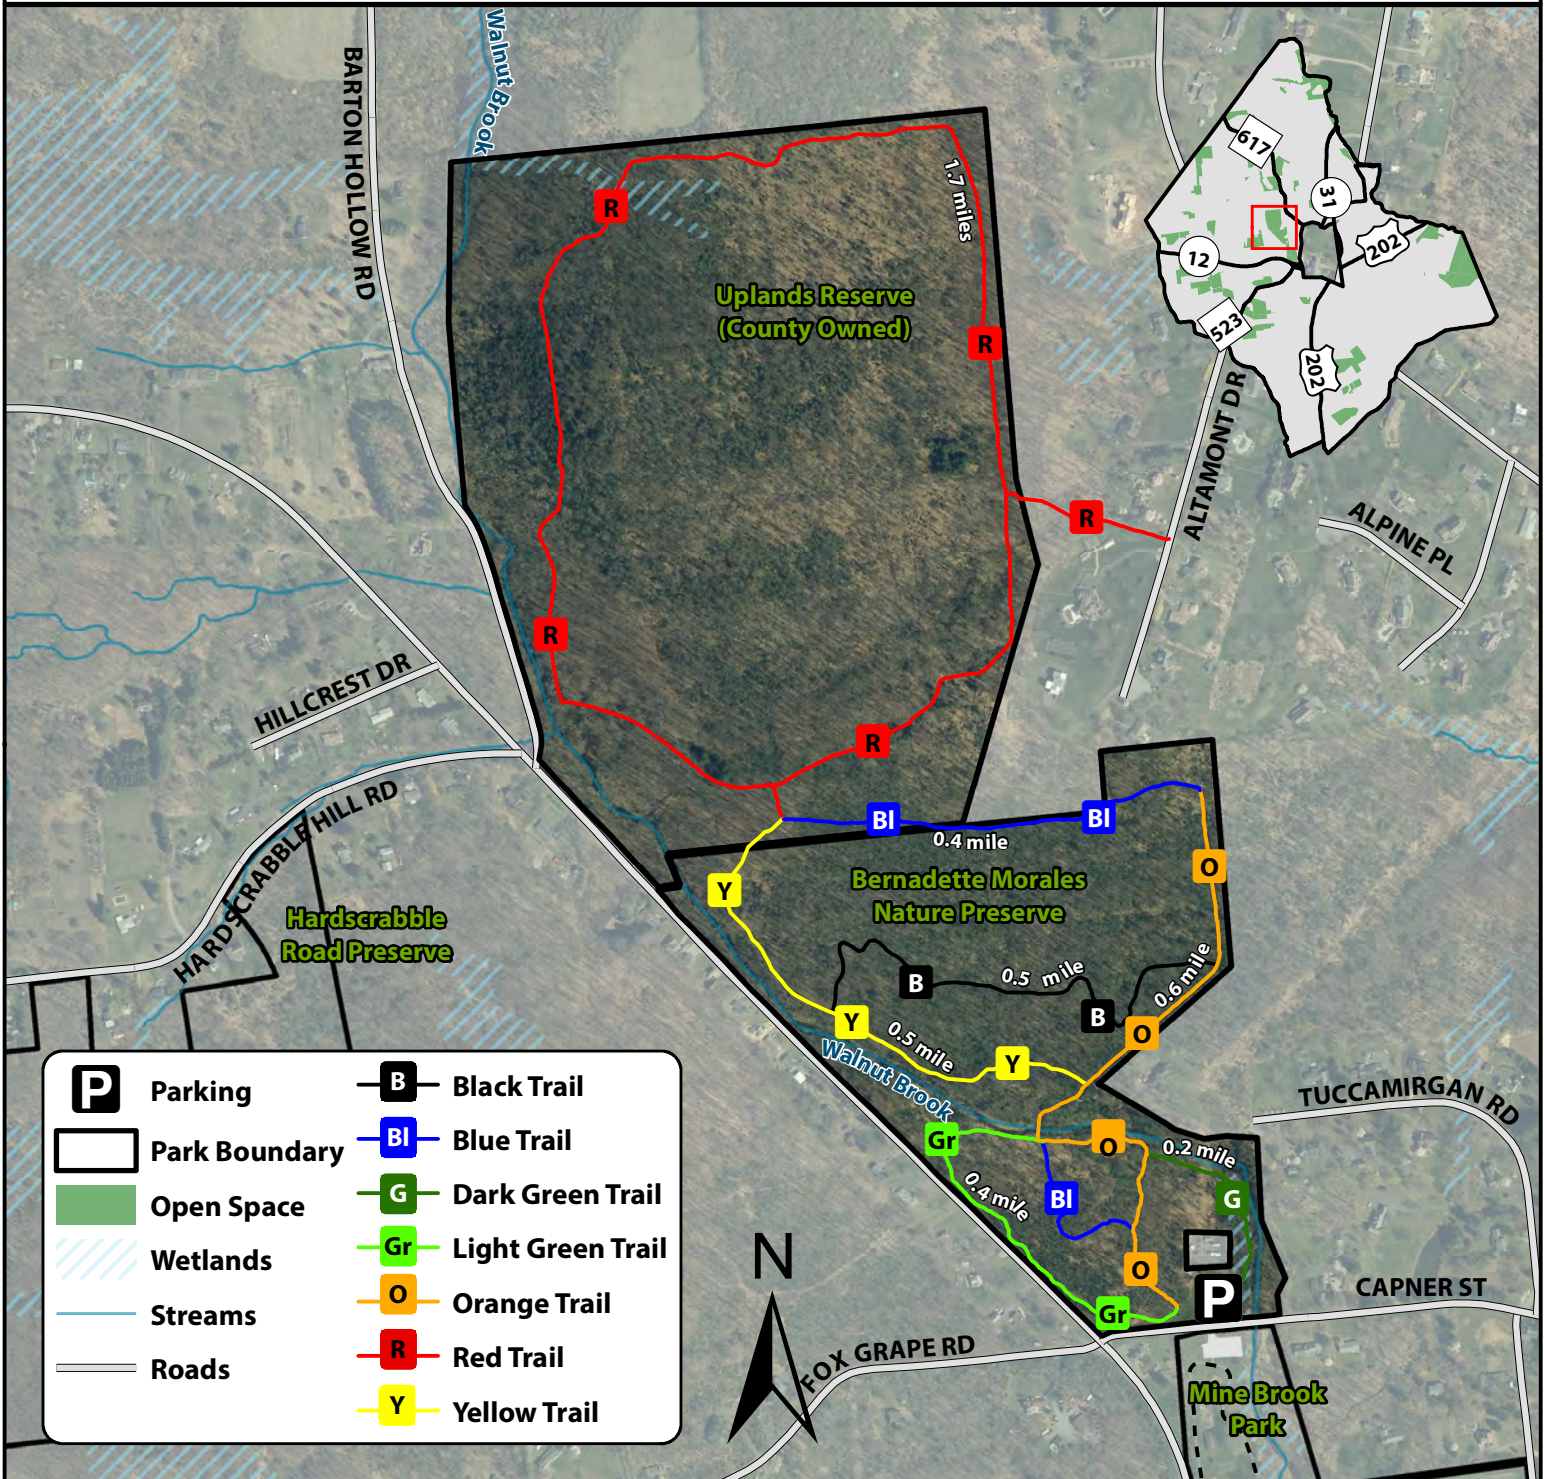

Bernadette Morales Nature Preserve

52 Acres
No Hunting

P 40.511851, -74.874463

- | | |
|------------------------|-----------------------------|
| P Parking | B Black Trail |
| ▭ Park Boundary | BI Blue Trail |
| ■ Open Space | G Dark Green Trail |
| ▨ Wetlands | Gr Light Green Trail |
| — Streams | O Orange Trail |
| — Roads | R Red Trail |
| | Y Yellow Trail |

(c) Raritan Township Open Space, September 2023. Trail data obtained by Raritan Valley Community College - Center for Environmental Studies (RVCC-CES). Map created by RVCC-CES. Updated September 2023. Other map data acquired from New Jersey Department of Environmental Protection (NJDEP) and New Jersey Department of Transportation (NJDOT). This map was developed using NJDEP geographic information system (GIS) digital data, but this secondary product has not been verified by NJDEP and is not state-authorized.